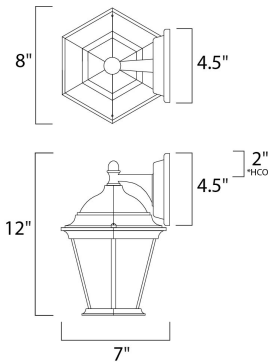

MEASUREMENTS

DIMENSION : 8" W x 12" H x 7" Ext
BACK PLATE : 4.5" W x 4.5" H x 2" HCO
HANGING WEIGHT : 2.56 lb

LAMPING

INPUT VOLTAGE : 120V
BULB : 1 x 60W Incandescent E26 Medium , 60W Total
BULB INCLUDED : (Not Included)
DIMMABLE : Yes

Always consult a qualified electrician before installing any lighting product.